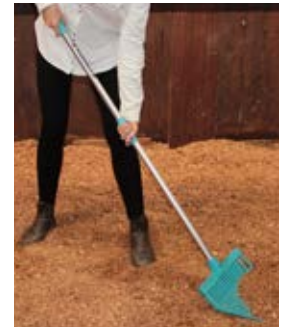

Bedding Fork

0.85kg, H: 144cm, W: 40cm, L: 20cm

- Comfort grips
- Lightweight yet strong
- Fade resistant
- UV proof & frost proof